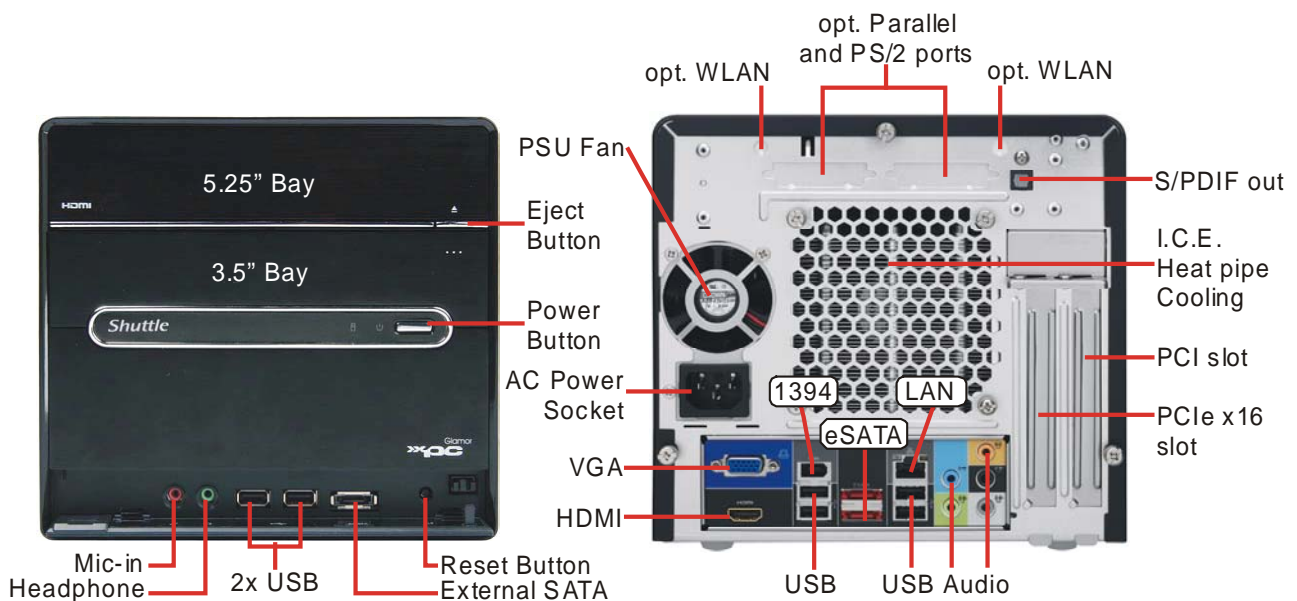

<i>Back-panel I/O</i>	Video outputs depend on hardware configuration (e.g. HDMI, DVI, VGA, S-Video) 4x USB 2.0 Firewire (6 pin) GigaBit LAN (RJ45) 2x External Serial ATA Hotplug (eSATA) 8-ch Audio line-out (2x rear/front, bass/center, surround/back) Audio Line-in Digital Audio: optical S/PDIF output Clear CMOS button
<i>Optional Back-panel I/O</i>	Wireless LAN Antenna (PN20) PS/2 Mouse & Keyboard (PS10) Parallel port (PC8)
<i>Power supply</i>	300 Watt mini PSU, AC input voltage: 100~240V 80 PLUS® certified (80% or greater energy-efficient) Active PFC circuit (Power Factor Correction) Dimension: 190 x 82 x 43 mm (LWH)
<i>Warranty</i>	24 Months Pick-Up-And-Return Service
<i>Further configuration options</i>	It is possible to modify certain components of this basic configuration. Please refer to the "Shuttle Systems Configurator" on Shuttle's website http://sys.eu.shuttle.com

Front view

Back view

©2008 by Shuttle Computer Handels GmbH (Germany). All information subject to change without notice. Pictures for illustration purposes only.